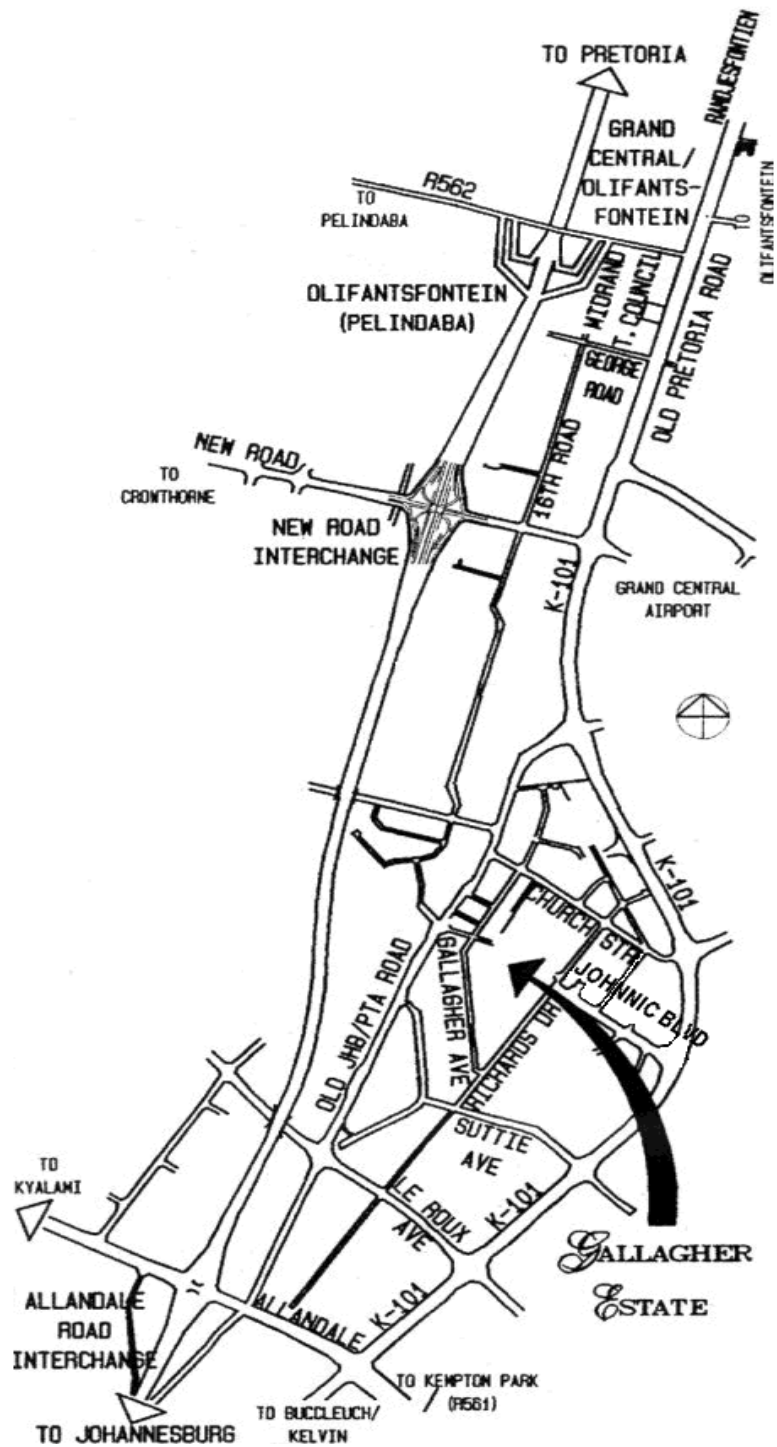

GALLAGHER ESTATE
Tel: +27 11 266-3000

Directions from the airport to the Gallagher Estate is as follows - Take the R 24 to Johannesburg, at Gillooly's Interchange take the N3 split to Pretoria. Stay on this road for approximately 15 km, then take the N 1 split to Pretoria. Take the Allandale Road Off Ramp to enter Midrand.